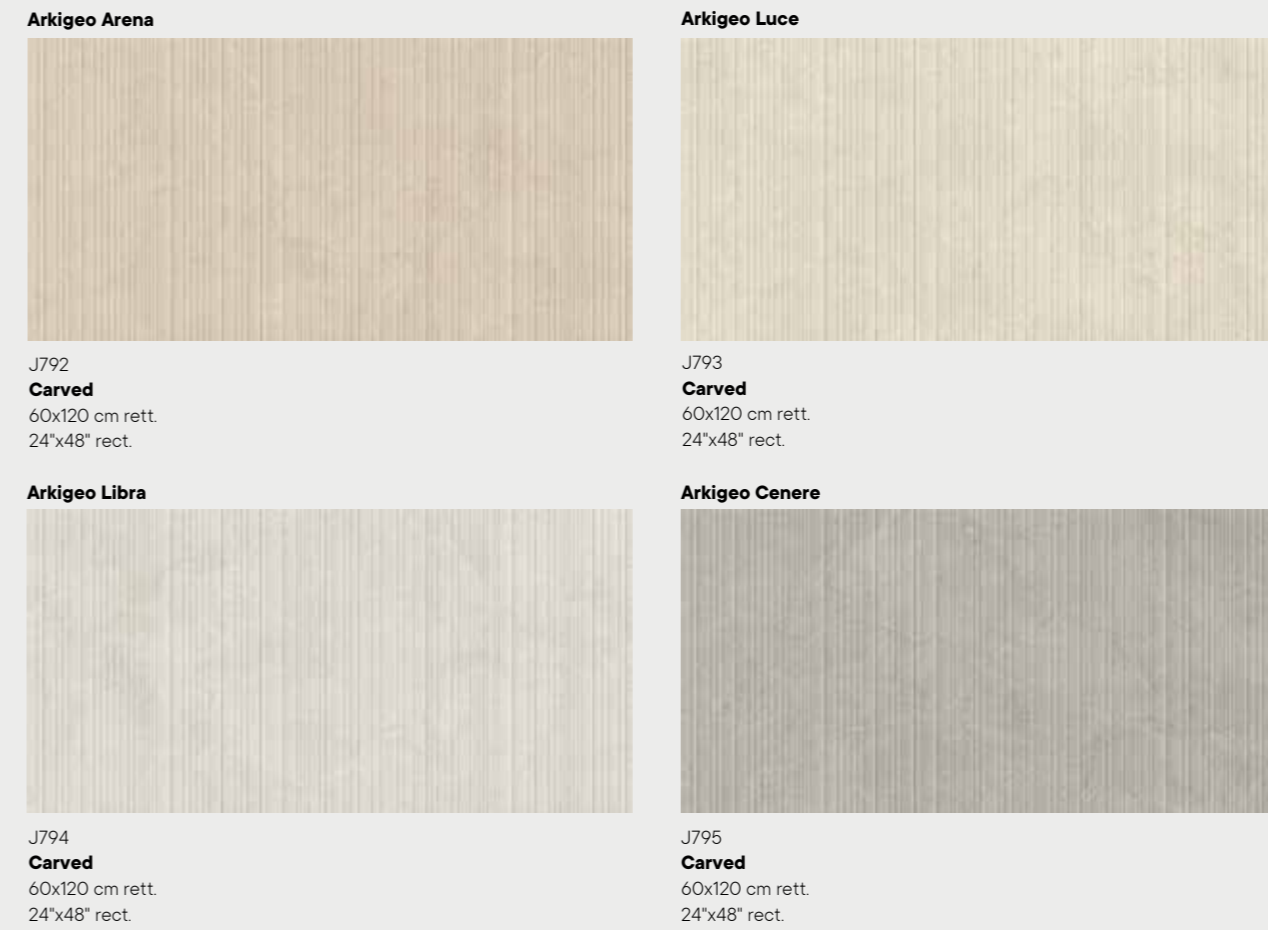

PEZZI SPECIALI SPECIAL PIECES	Arkigeo Rupe	Arkigeo Arena	Arkigeo Luce	Arkigeo Libra	Arkigeo Ceneri	Arkigeo Carbone
Battiscopa rett. 7,2x60 cm / 3"x24"	J807	J808	J809	J810	J811	J812
Scalino rett. 120x33x4 cm / 48"x13"x1,5"	J813	J814	J815	J816	J817	J818
Ang. scalino rett. dx 120x33x4 cm / 48"x13"x1,5"	J819	J820	J821	J822	J823	J824
Ang. scalino rett. sx 120x33x4 cm / 48"x13"x1,5"	J825	J826	J827	J828	J829	J830
Elemento Elle Grip 60x15x4 cm / 24"x6"x1,5"	-	J831	J832	J833	J834	-

IMBALLI PACKAGING	Pcs/Box	Mq/Box	Kg/Box	Box/Pallet	Mq/Pallet	Kg/Pallet
120x278 cm rett. / 48"x110" rect.	1	3,34	49,6	18	60,05	892
120x120 cm rett. / 48"x48" rect.	2	2,880	62,60	20	57,60	1250
60x120 cm rett. / 24"x48" rect.	2	1,440	27,80	35	50,40	973
60x60 cm rett. / 24"x24" rect.	3	1,08	21,5	40	43,2	860
30x60 cm rett. / 18"x24" rect.	7	1,26	25,6	40	50,4	1024
Chevron 7,5x45 cm / 3"x18"	26	0,88	17,9	56	49,14	1002
60x120 cm Hithick rett. / 24"x48" Hithick rect.	1	0,72	32,1	35	25,2	1123
Battiscopa 7,2x60 cm rett. / 3"x24" rect.	12	72 ml	10,4	80	576 ml	835
Scalino 120x33x4 cm rett. / 48"x13"x1,5" rect.	2	0,79	20,6	-	-	-
Ang. Scalino 120x33x4 cm rett. / 48"x13"x1,5" rect.	1	0,4	12,3	-	-	-
Elemento Elle Grip 60x15x4 cm / 24"x6"x1,5"	8	4,8 ml	20	28	134 ml	559