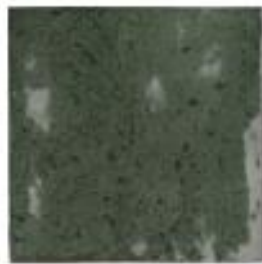

Green glossy