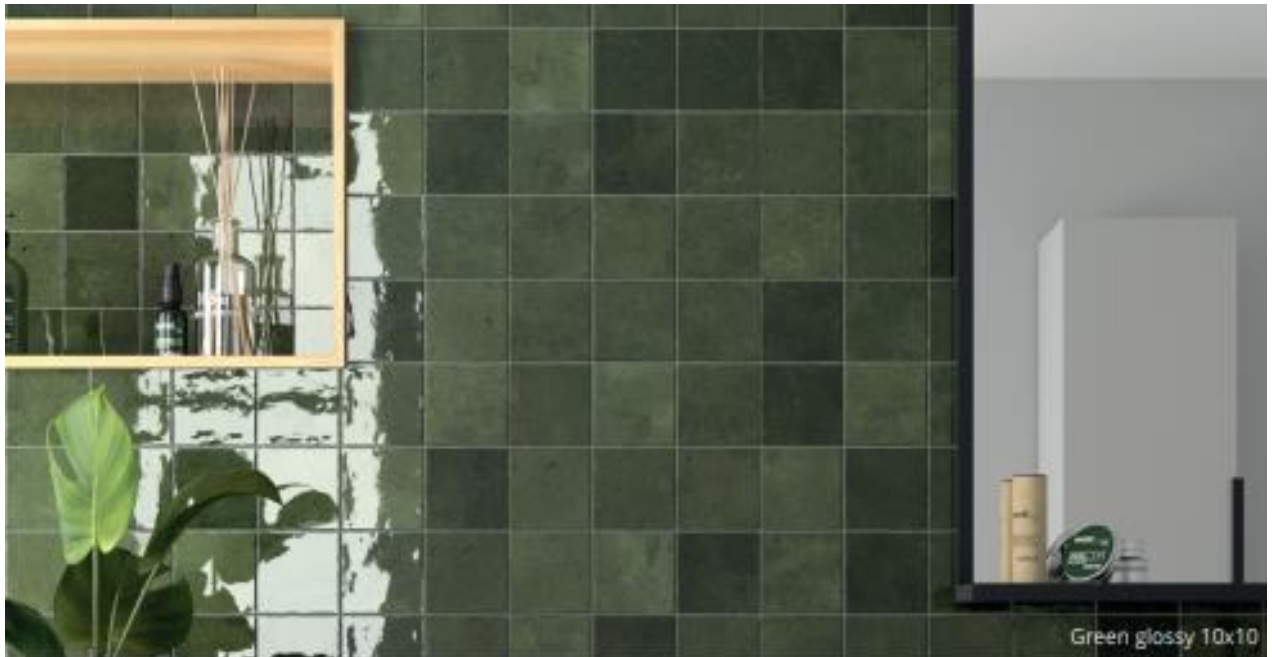

Majorca

INTERNATIONAL MTC
we look ahead

Colors

Aqua glossy

Green glossy

Mattone Glossy

Mattone matt

Mint glossy

Night glossy

Taupe Glossy

White glossy

Night glossy 6x24,6

White glossy 10x10

Porcelain tile

Codes

Aqua glossy	VEN029067
Night glossy	VEN029169
Green glossy	VEN029068
Mint glossy	VEN029170
Taupe glossy	VEN029171
White glossy	VEN029070
Mattone matt	VEN029172
Mattone glossy	VEN029072

Size

10x10 cm

Technical details

EN 14411

Dry-pressed, with water absorption $\leq 0,5\%$

Reaction to fire	A1 fl / A1
Breaking strength	> 1300 N
Thermal shock resist	Pass

Shade Variation

V4