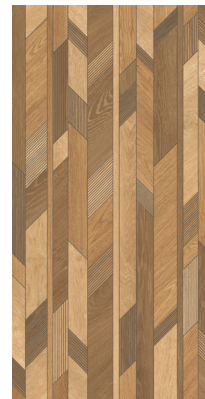

MOSAICI E PEZZI SPECIALI

Mosaics & special pieces

Decoro Spina Frassino

60x120 (5 pcs.)
24"x48"